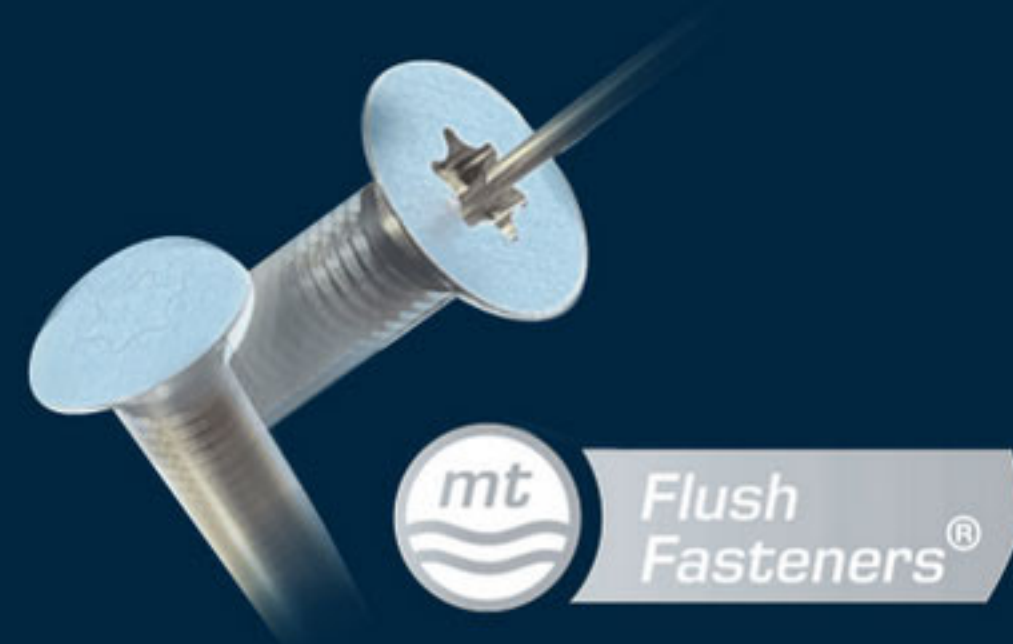

Our In-House Brand

Marinetech Exclusive Label

Customized solutions for all industries

With our Marinetech house brand, we are expanding our stainless steel product line to include items that have not previously been available on the market in this form. These may include tried-and-true standard items from our product range, which we have manufactured using higher-quality materials, in additional sizes, or in a wider range of colors. In addition, the mt series also includes innovative in-house developments featuring entirely new functions. Today, the mt series already comprises more than 30 in-house product developments—and new ones are added every year.

[Discover the mt Series now »](#)

Even More Innovation

mt Flush Fasteners®

These countersunk screws, made of high-quality AISI 316 stainless steel and featuring innovative F-Head™ technology, provide a nearly flush finish thanks to their countersunk drive—no snagging, less dirt, and clean surfaces. Now available in sizes M3 to M8

[in our Onlineshop »](#) [More information »](#)

*Our product recommendation

available in various versions

[Shop](#)

AISI 316 / Polyamid

[Shop](#)

AISI 316, available in various versions

[Shop](#)

available in various versions

[Shop](#)

AISI 304, available in two versions

[Shop](#)

AISI 316, 55mm

[Shop](#)

AISI 316, available in three versions

[Shop](#)

AISI 304, incl. wide d-shackle

[Shop](#)

AISI 316 / PA, 8mm

[Shop](#)

The entire Marinetech range online

[% SALE](#)

[All products](#)

[News](#)

Our employees are there for you.

You are in a hurry? You are looking for something and can't find it? You want a product made individually for you? Or you just want to place an order quickly and easily? Then you will find your personal contact here.

[Find contact person](#)

Follow us on